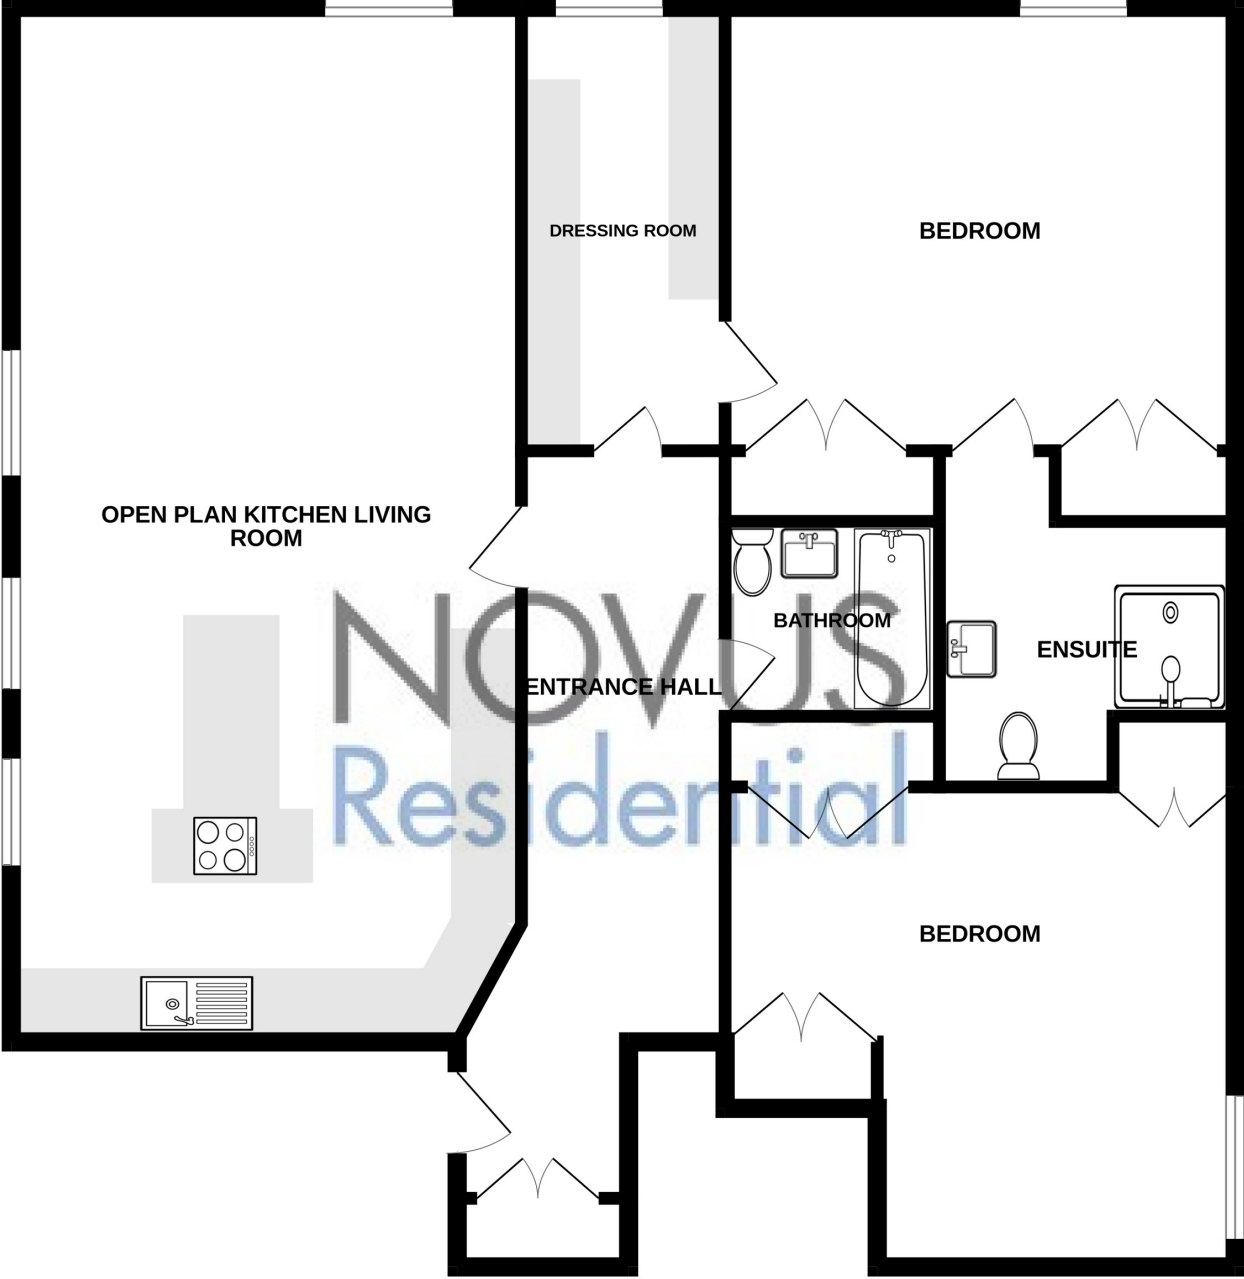

1ST FLOOR
1345 sq.ft. (125.0 sq.m.) approx.

LOUISE COURT

TOTAL FLOOR AREA : 1345 sq.ft. (125.0 sq.m.) approx.

Made with Metropix ©2026