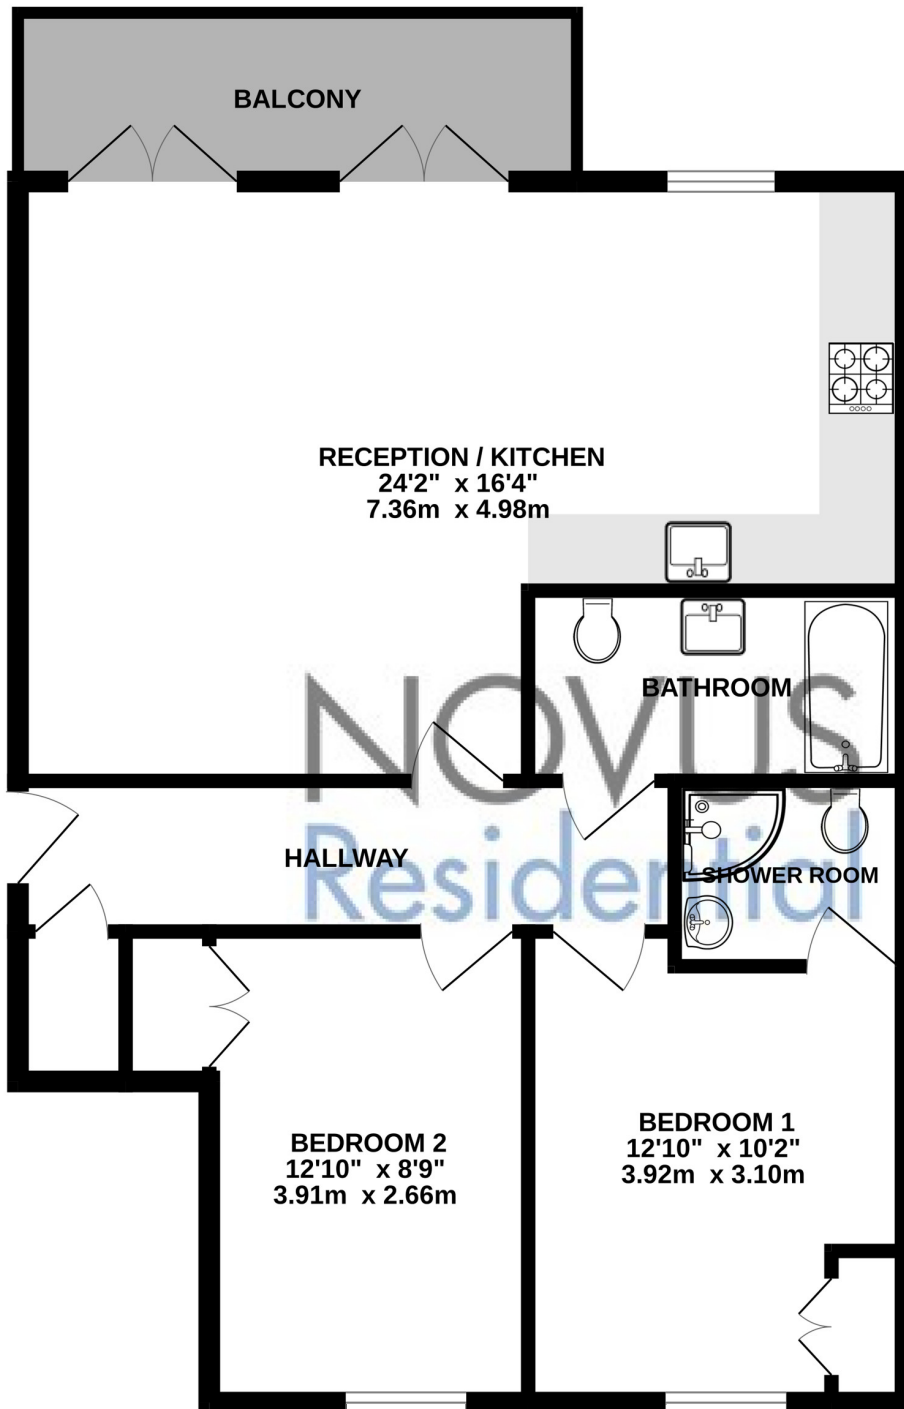

FIRST FLOOR
807 sq.ft. (75.0 sq.m.) approx.

WARNE COURT, EN1

TOTAL FLOOR AREA : 807 sq.ft. (75.0 sq.m.) approx.

Whilst every attempt has been made to ensure the accuracy of the floorplan contained here, measurements of doors, windows, rooms and any other items are approximate and no responsibility is taken for any error, omission or mis-statement. This plan is for illustrative purposes only and should be used as such by any prospective purchaser. The services, systems and appliances shown have not been tested and no guarantee as to their operability or efficiency can be given.

Made with Metropix ©2024