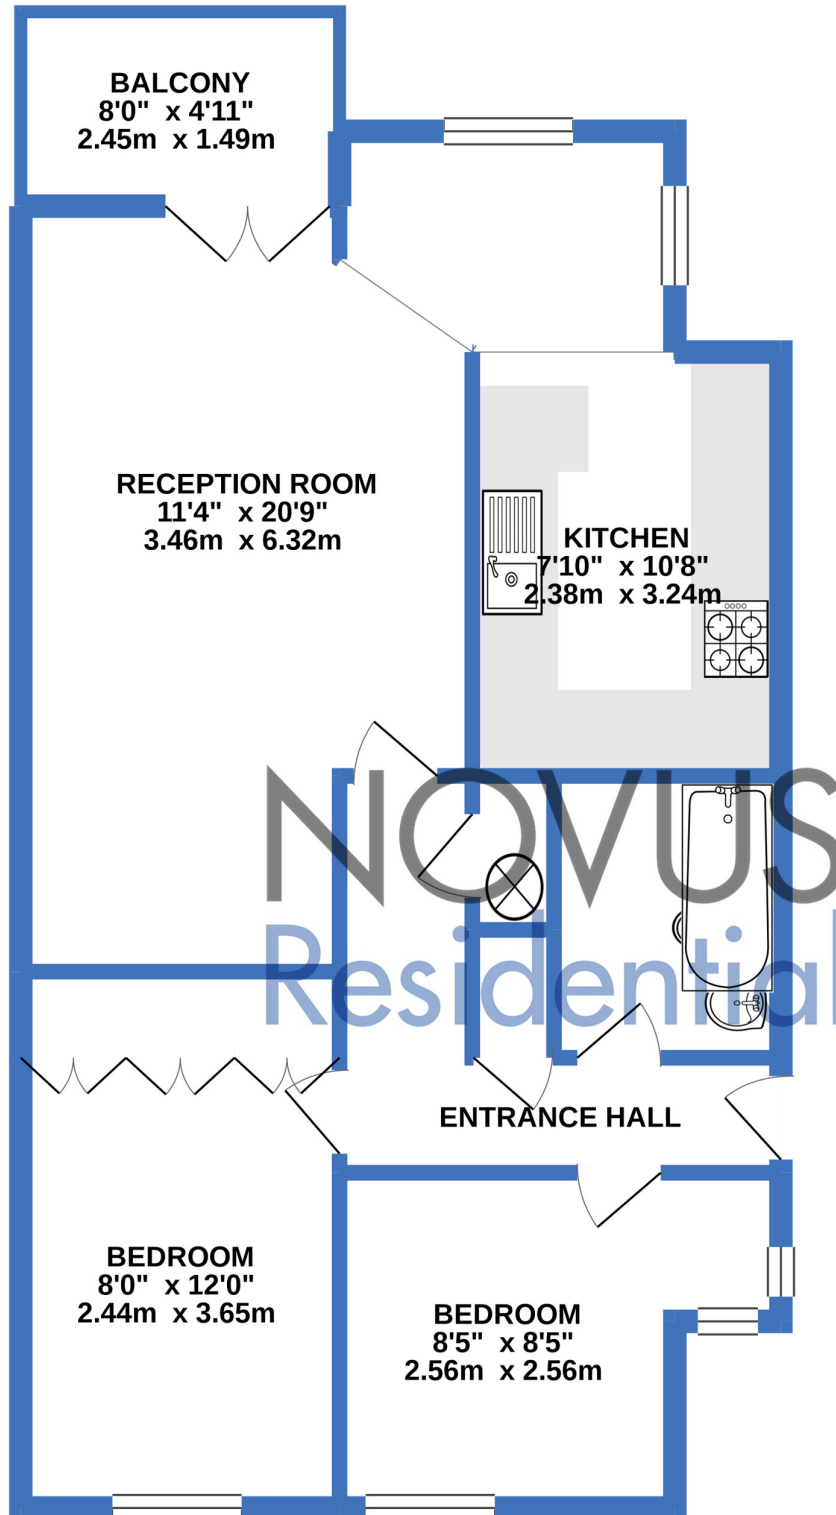

FIRST FLOOR  
620 sq. ft. (57.6 sq. m.) approx.

MAYNARDS QUAY, WAPPING, E1W

TOTAL FLOOR AREA : 7287sq. ft. (677.0 sq. m.) approx.

Whilst every attempt has been made to ensure the accuracy of the floorplan contained here, measurements of doors, windows, rooms and any other items are approximate and no responsibility is taken for any error, omission or mis-statement. This plan is for illustrative purposes only and should be used as such by any prospective purchaser. The services, systems and appliances shown have not been tested and no guarantee as to their operability or efficiency can be given.  
Made with Metropix ©2020