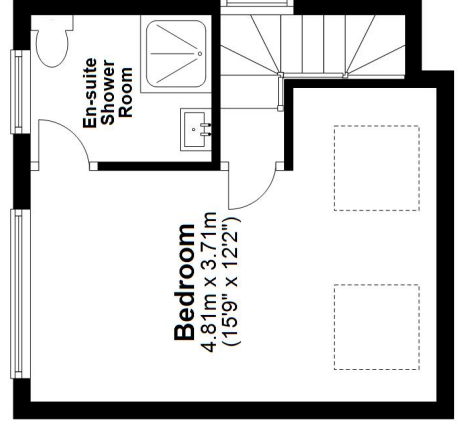

Ground Floor

Approx. 88.4 sq. metres (736.4 sq. feet)

Garden Room

5.22m (17'2") max
x 3.28m (10'9") max

First Floor

Approx. 33.9 sq. metres (364.4 sq. feet)

Second Floor

Approx. 21.7 sq. metres (233.2 sq. feet)

Total area: approx. 123.9 sq. metres (1334.1 sq. feet)

Plan and measurements are for guidance only. Floor plan produced by Propertytics.co.uk.

www.propertytics.co.uk

Plan produced using PlanUp.