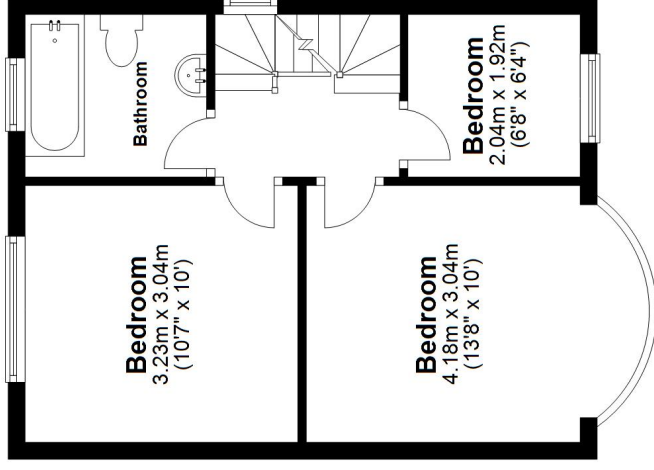

Ground Floor

Approx. 88.4 sq. metres (736.4 sq. feet)

Garden Room

5.22m (17'2") max
x 3.28m (10'9") max

First Floor

Approx. 33.9 sq. metres (364.4 sq. feet)

Second Floor

Approx. 21.7 sq. metres (233.2 sq. feet)

Total area: approx. 123.9 sq. metres (1334.1 sq. feet)

Plan and measurements are for guidance only. Floor plan produced by Propertytics.co.uk.

www.propertytics.co.uk

Plan produced using PlanUp.