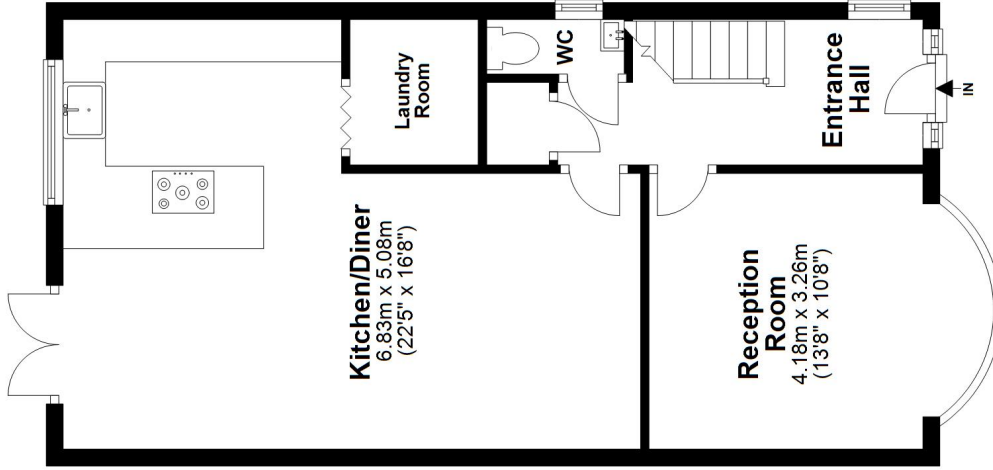

Ground Floor

Approx. 88.4 sq. metres (736.4 sq. feet)

Garden Room

5.22m (17'2") max
x 3.28m (10'9") max

First Floor

Approx. 33.9 sq. metres (364.4 sq. feet)

Second Floor

Approx. 21.7 sq. metres (233.2 sq. feet)

Total area: approx. 123.9 sq. metres (1334.1 sq. feet)

Plan and measurements are for guidance only. Floor plan produced by Propertytics.co.uk.

www.propertytics.co.uk

Plan produced using PlanUp.