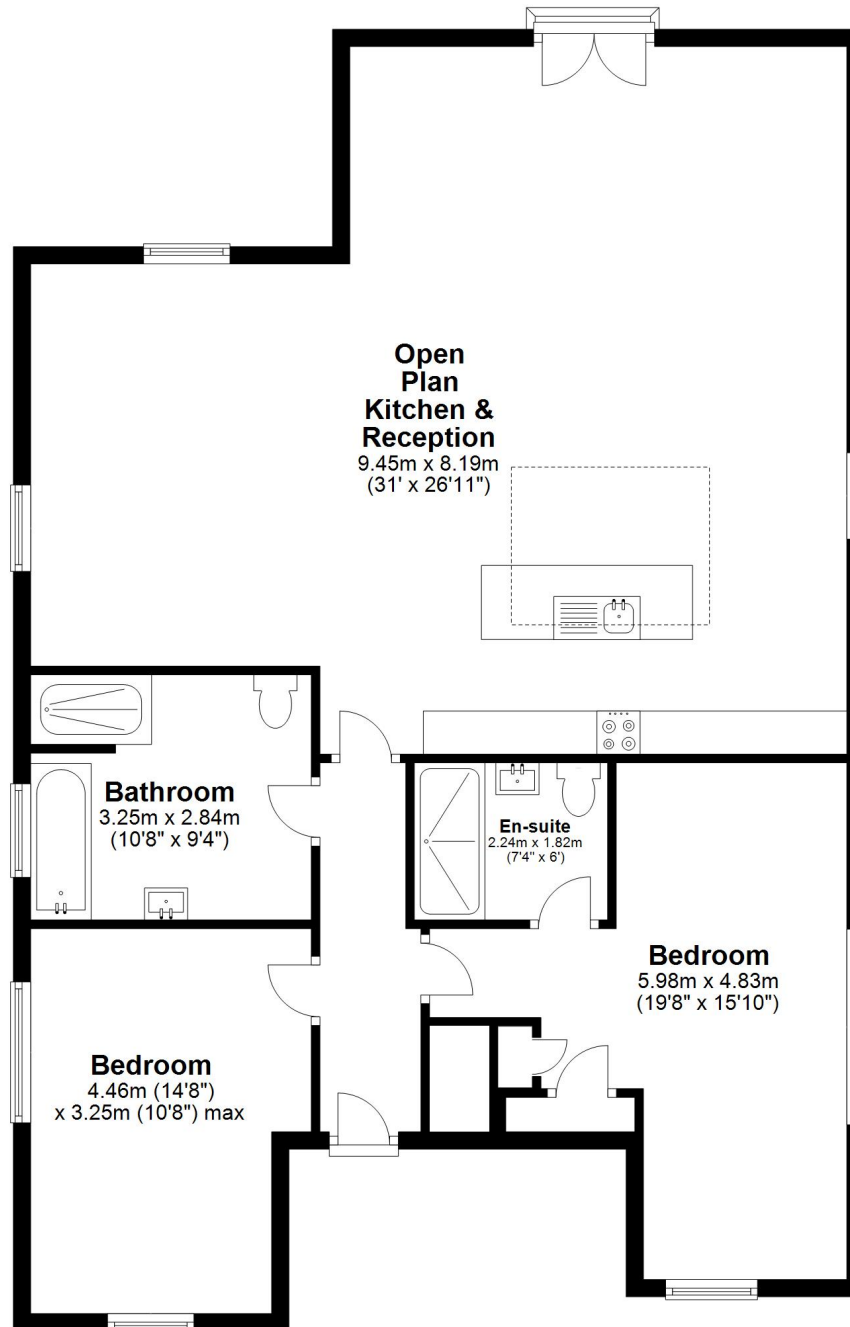

# Top Floor

Approx. 119.4 sq. metres (1284.7 sq. feet)

Total area: approx. 119.4 sq. metres (1284.7 sq. feet)

Plan and measurements are for guidance only. Floor plan produced by Propertytics.co.uk.