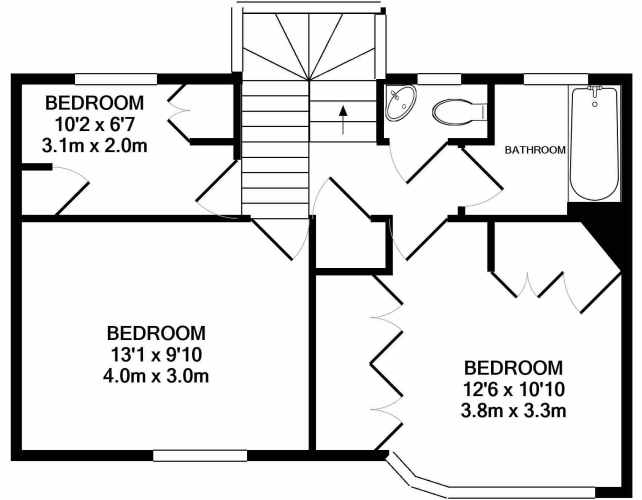

GROUND FLOOR

1ST FLOOR

TOTAL APPROX. FLOOR AREA 1239 SQ.FT. (115.1 SQ.M.)

Whilst every attempt has been made to ensure the accuracy of the floor plan contained here, measurements of doors, windows, rooms and any other items are approximate and no responsibility is taken for any error, omission, or mis-statement. This plan is for illustrative purposes only and should be used as such by any prospective purchaser. The services, systems and appliances shown have not been tested and no guarantee as to their operability or efficiency can be given  
Made with Metropix ©2021