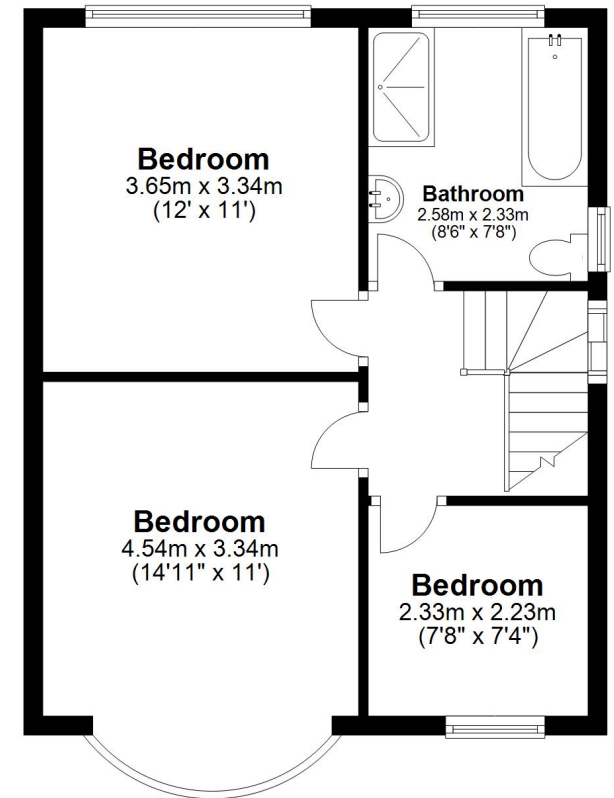

Ground Floor

Approx. 78.1 sq. metres (840.4 sq. feet)

First Floor

Approx. 42.2 sq. metres (454.4 sq. feet)

Total area: approx. 120.3 sq. metres (1294.8 sq. feet)

Plan and measurements are for guidance only. Floor plan produced by Propertytics.co.uk.