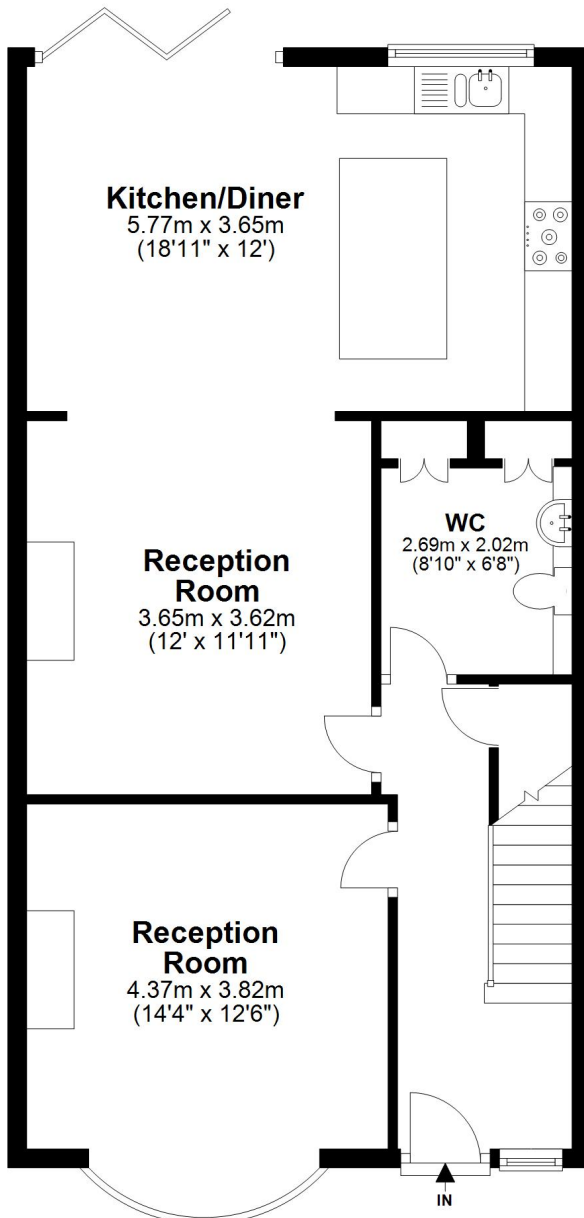

Ground Floor

Approx. 78.1 sq. metres (840.4 sq. feet)

First Floor

Approx. 42.2 sq. metres (454.4 sq. feet)

Total area: approx. 120.3 sq. metres (1294.8 sq. feet)

Plan and measurements are for guidance only. Floor plan produced by Propertytics.co.uk.