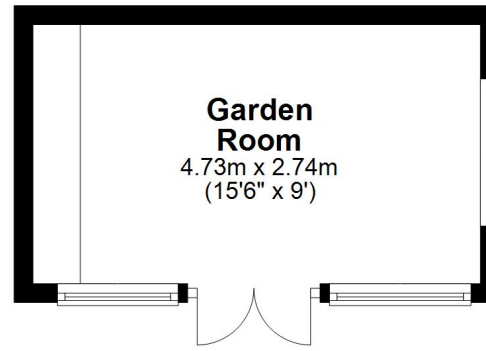

Ground Floor

Approx. 78.1 sq. metres (840.4 sq. feet)

First Floor

Approx. 42.2 sq. metres (454.4 sq. feet)

Total area: approx. 120.3 sq. metres (1294.8 sq. feet)

Plan and measurements are for guidance only. Floor plan produced by Propertytics.co.uk.