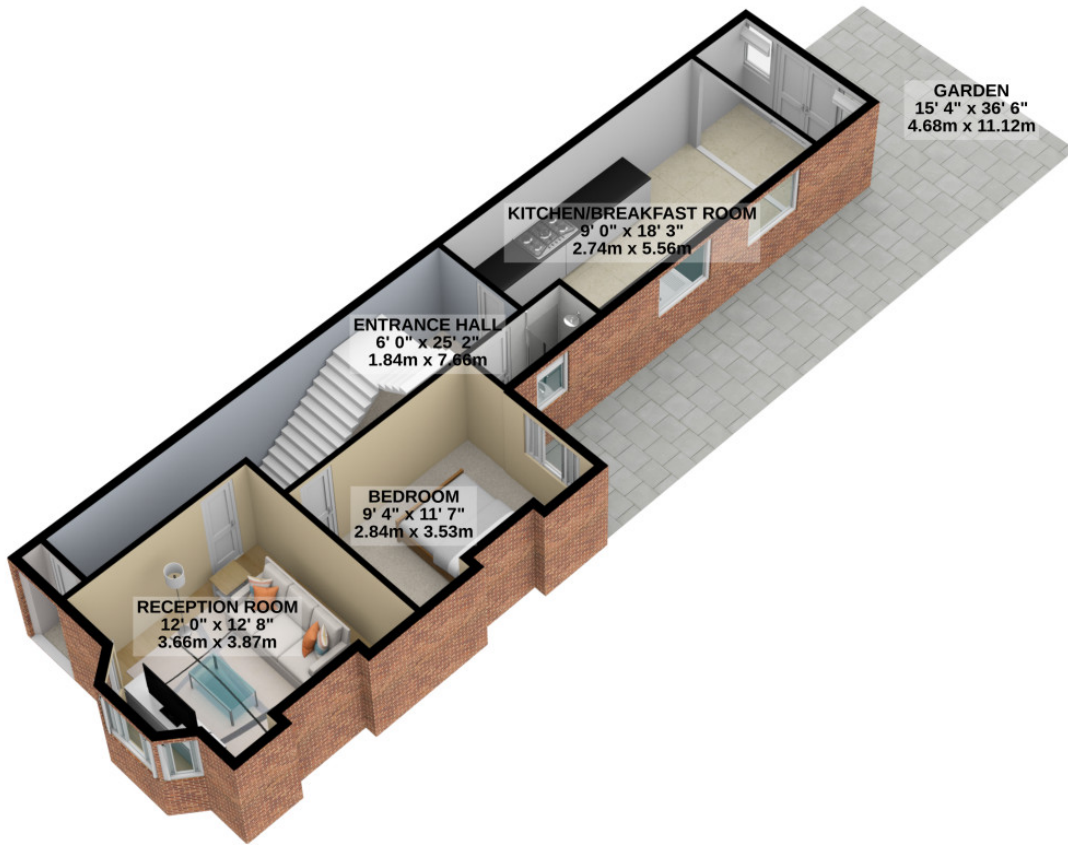

GROUND FLOOR
910 sq.ft. (84.5 sq.m.) approx.

1ST FLOOR
569 sq.ft. (52.9 sq.m.) approx.

TOTAL FLOOR AREA : 1479 sq.ft. (137.4 sq.m.) approx.

For illustrative purposes only. Decorative finishes, fixtures, fittings and furnishings do not represent the current state of the property. Measurements are approximate. Not to scale.
Made with Metropix © 2020