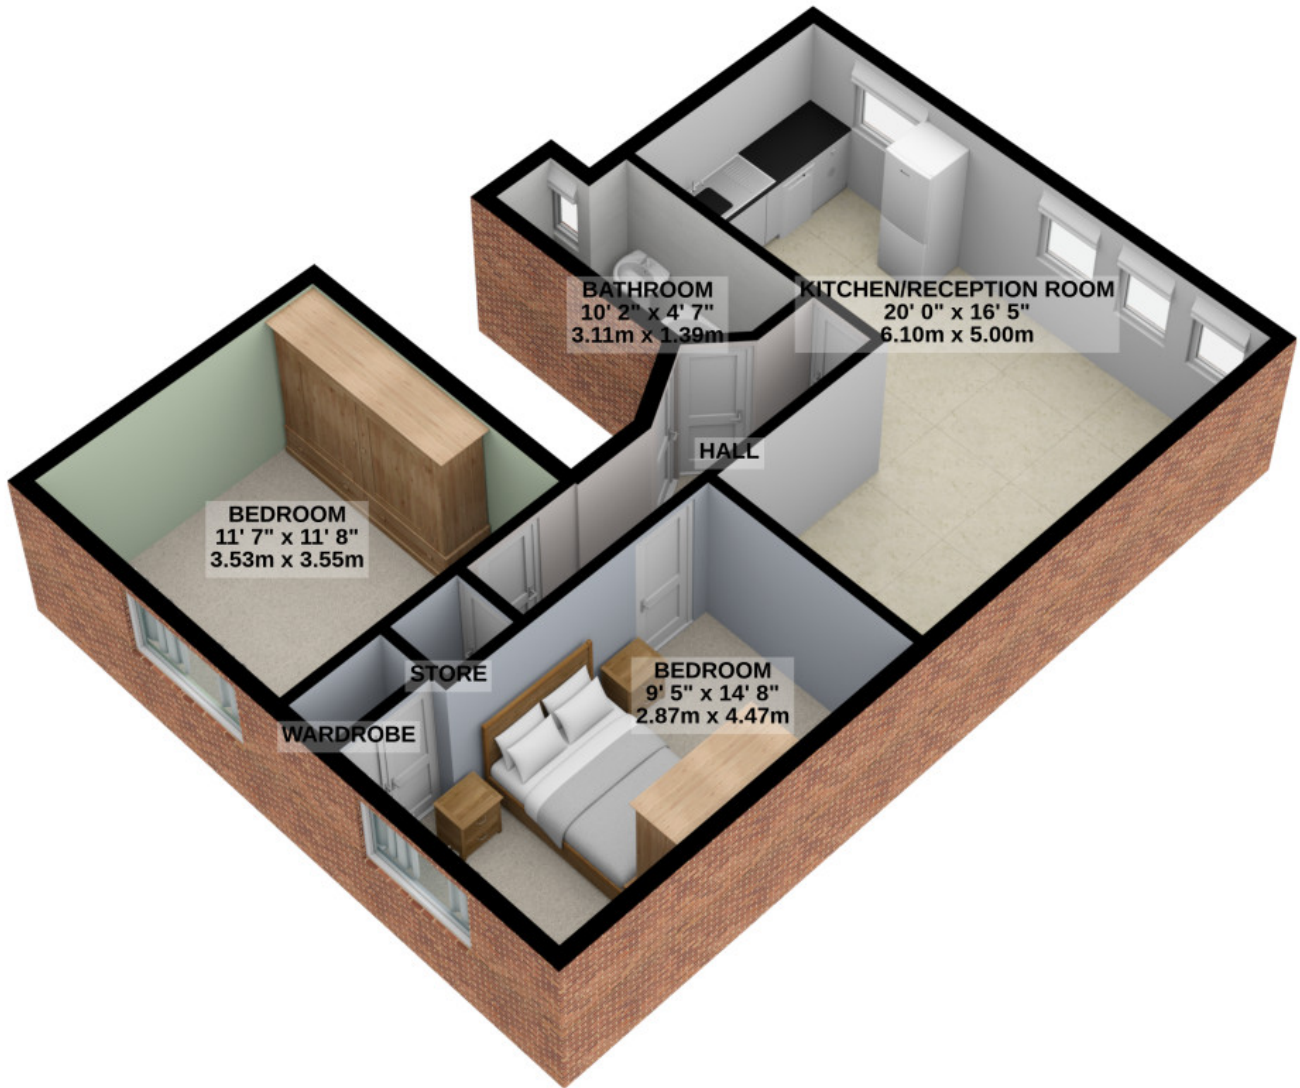

FIRST FLOOR
640 sq.ft. (59.5 sq.m.) approx.

WHITEHALL PARK, HIGHGATE, N19
TOTAL FLOOR AREA : 640 sq.ft. (59.5 sq.m.) approx.

For illustrative purposes only. Decorative finishes, fixtures, fittings and furnishings do not represent the current state of the property. Measurements are approximate. Not to scale.